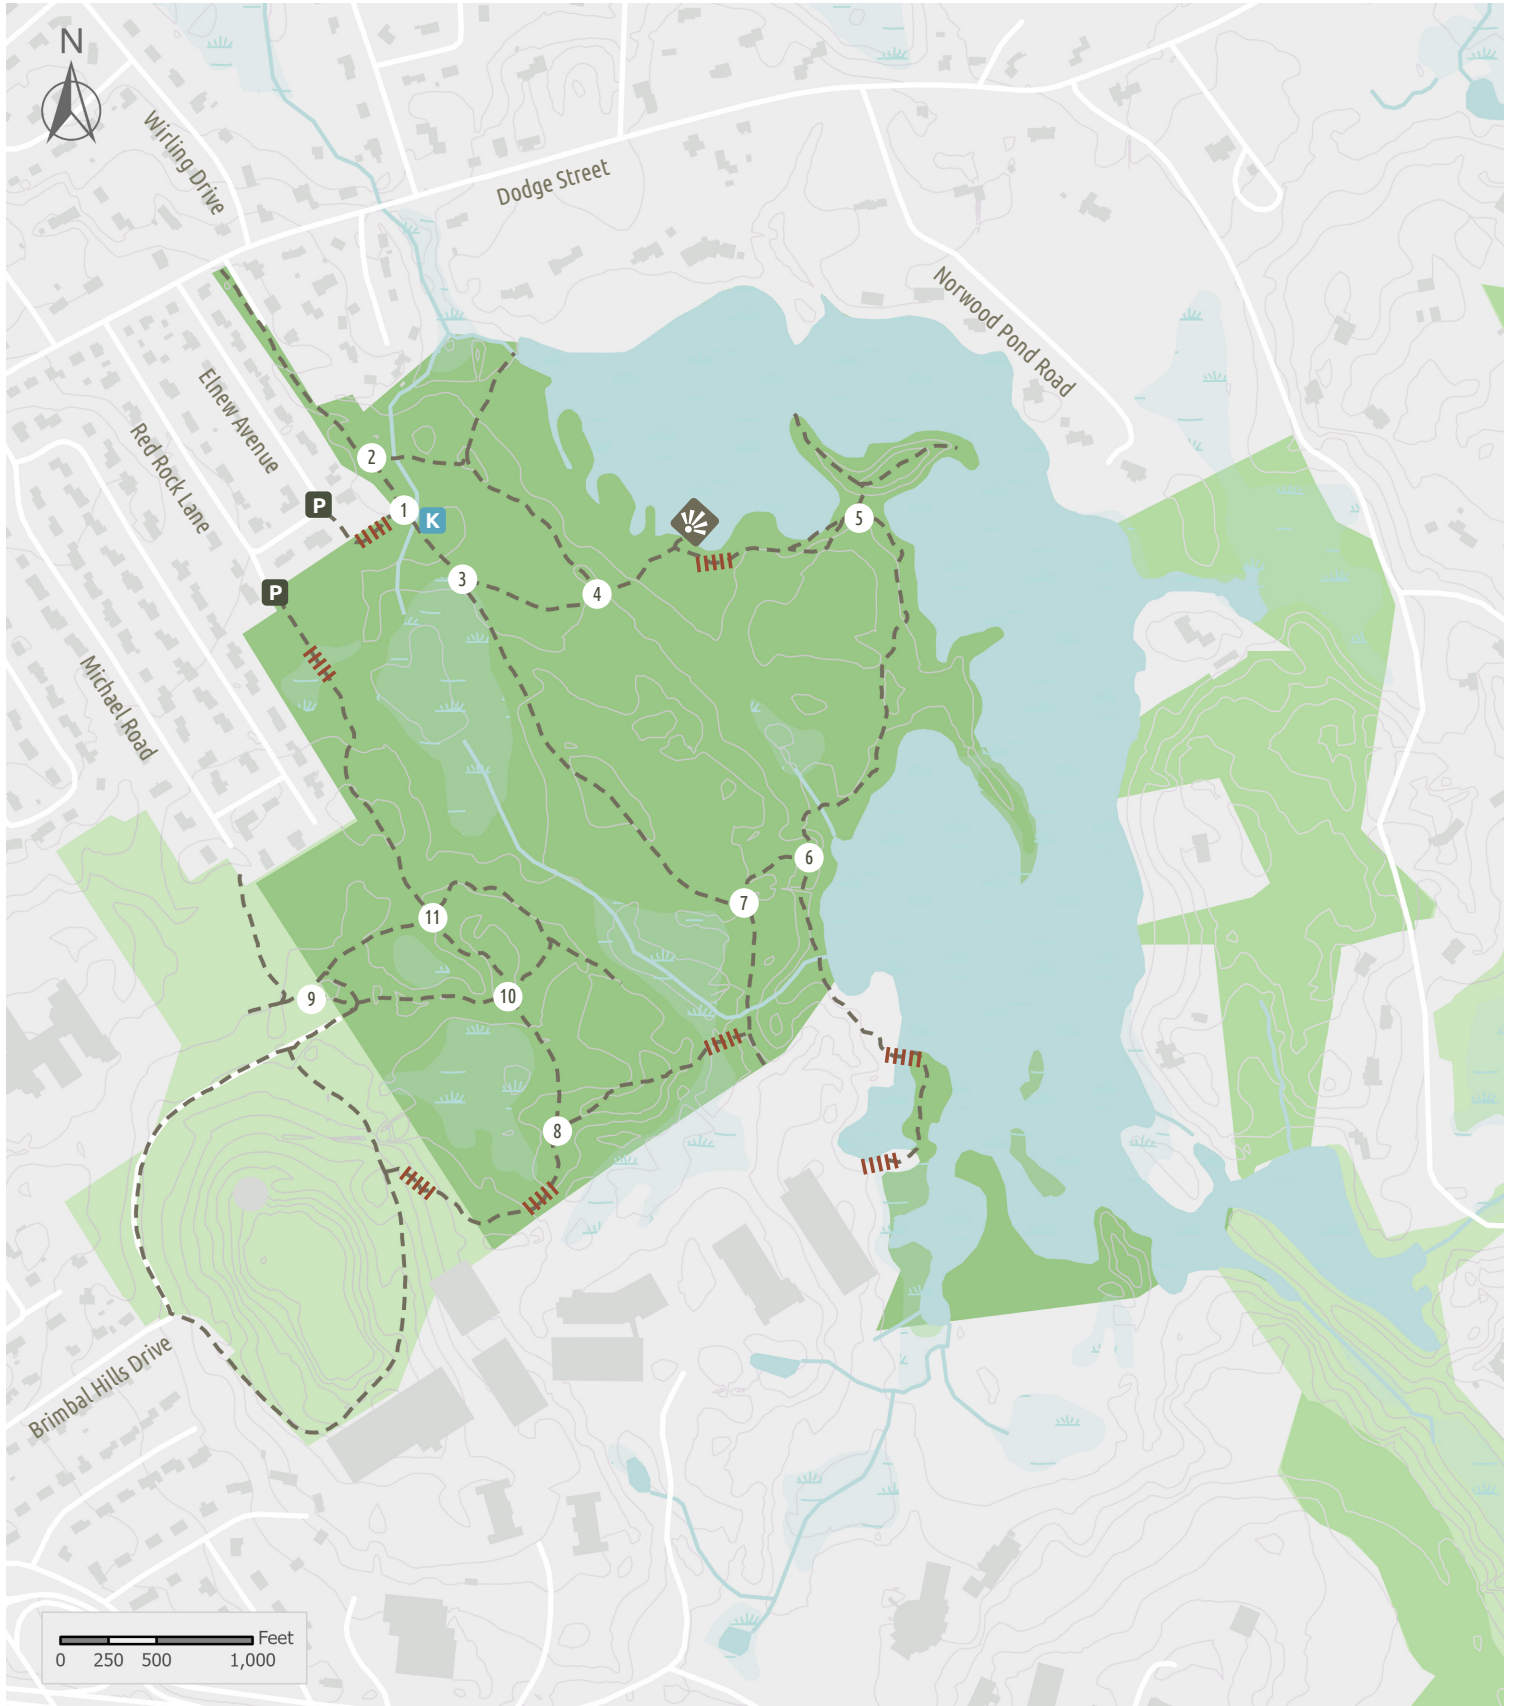

# Norwood Pond

Owned by the City of Beverly  
Conserved by Greenbelt

Beverly

134 Acres

- Norwood Pond
- Greenbelt Protected
- Other Protected
- Water
- Wetlands
- Stream
- Parking
- Kiosk
- Scenic Viewpoint
- Trail
- Boardwalk
- Contour (3m)

Source data obtained from the Office of Geographic Information Systems (Mass GIS), survey plans, and global positioning systems (GPS). Boundaries are approximate. Map produced by Essex County Greenbelt Association, 2025.