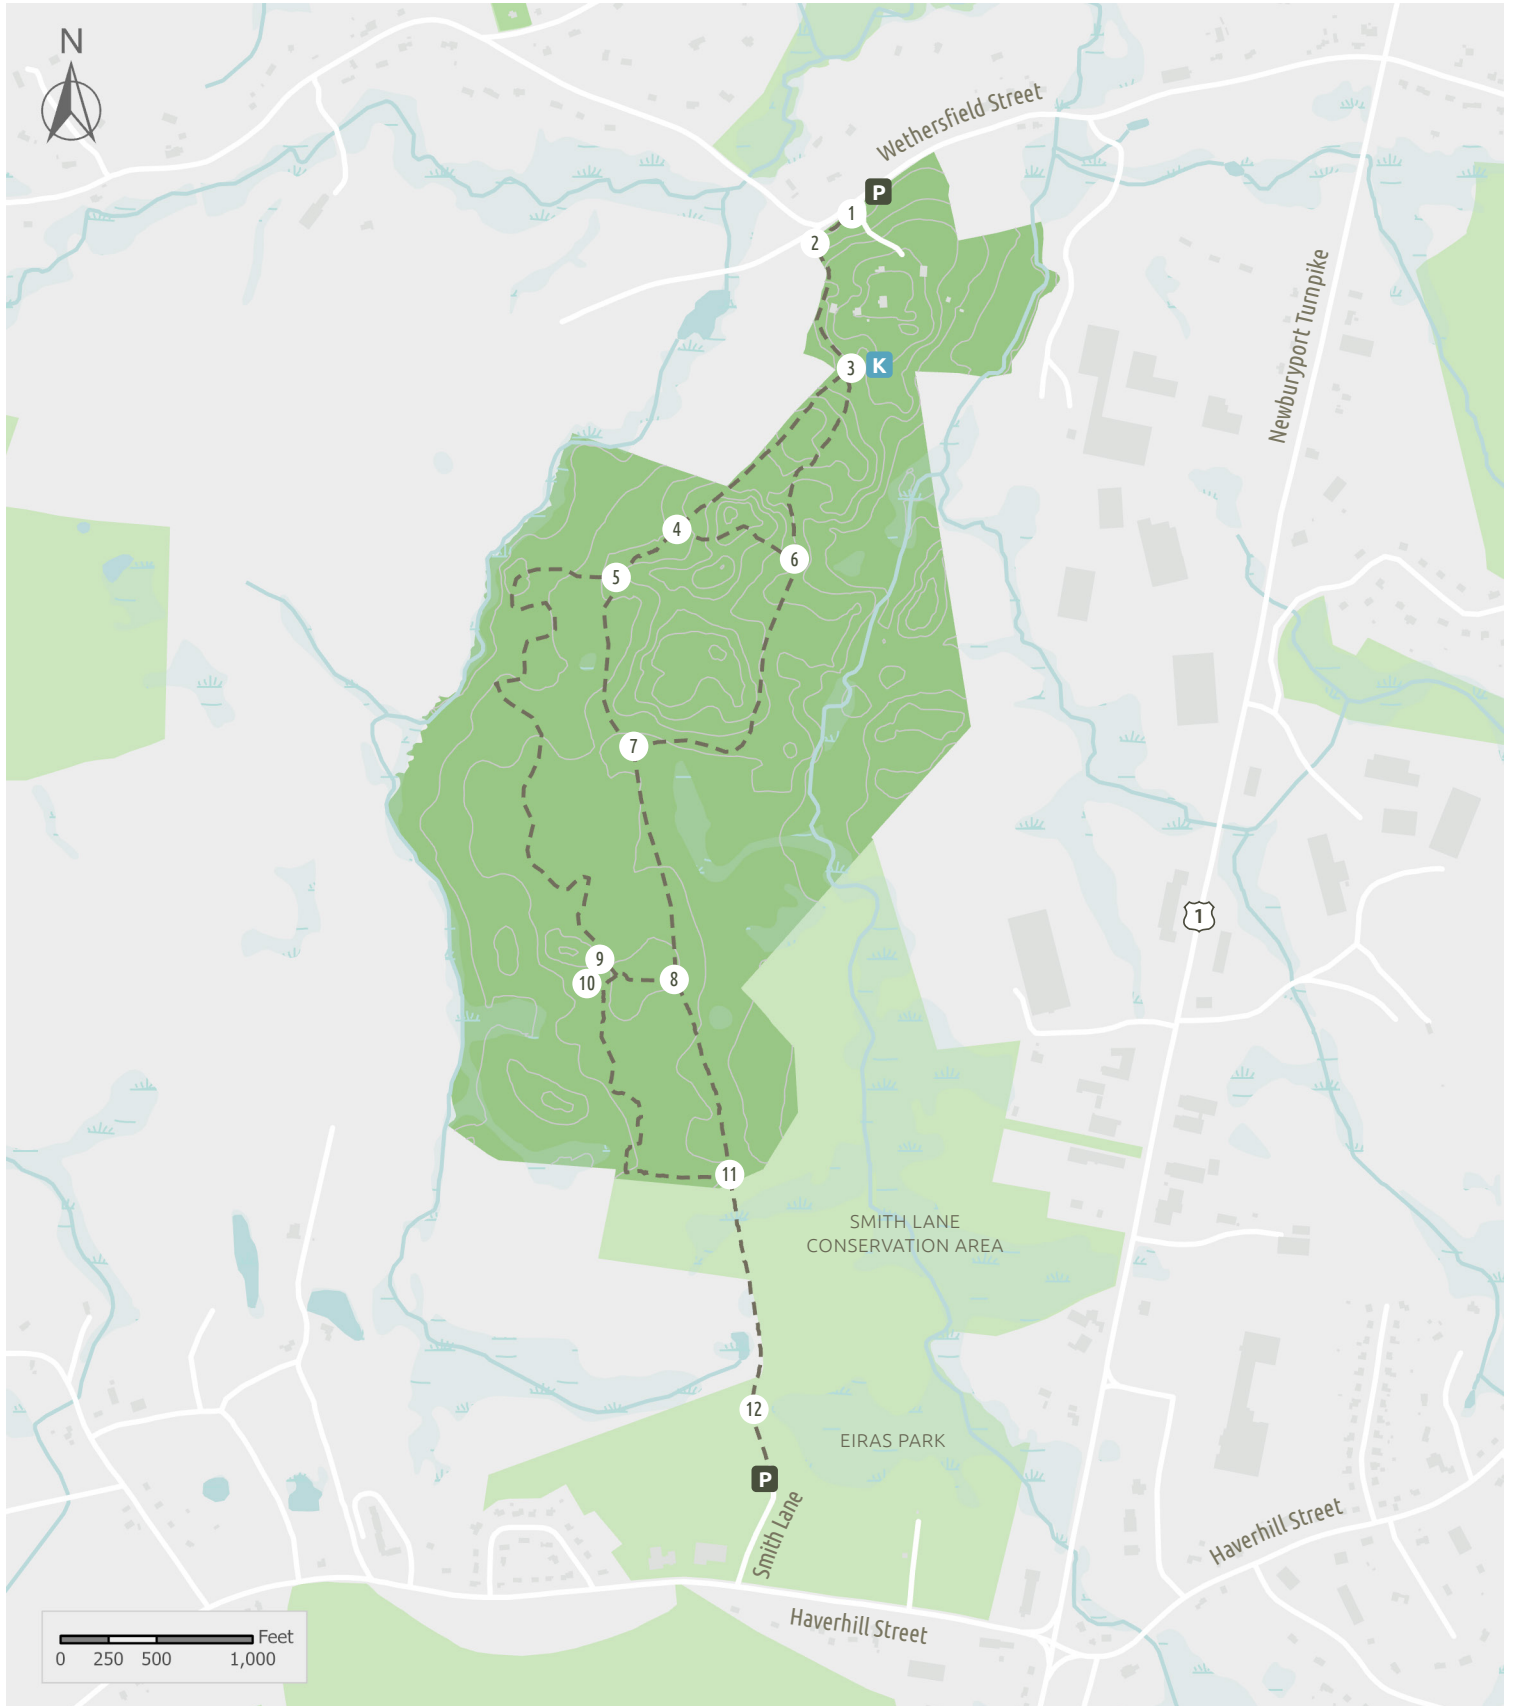

Dodge Reservation

Owned by the Town of Rowley
Conserved by Greenbelt

Rowley

193 Acres

- Dodge Reservation
- Other Protected
- Water
- Wetlands
- Stream
- Parking
- Kiosk
- Trail
- Contour (3m)

Source data obtained from the Office of Geographic Information Systems (Mass GIS), survey plans, and global positioning systems (GPS). Boundaries are approximate. Map produced by Essex County Greenbelt Association, 2025.