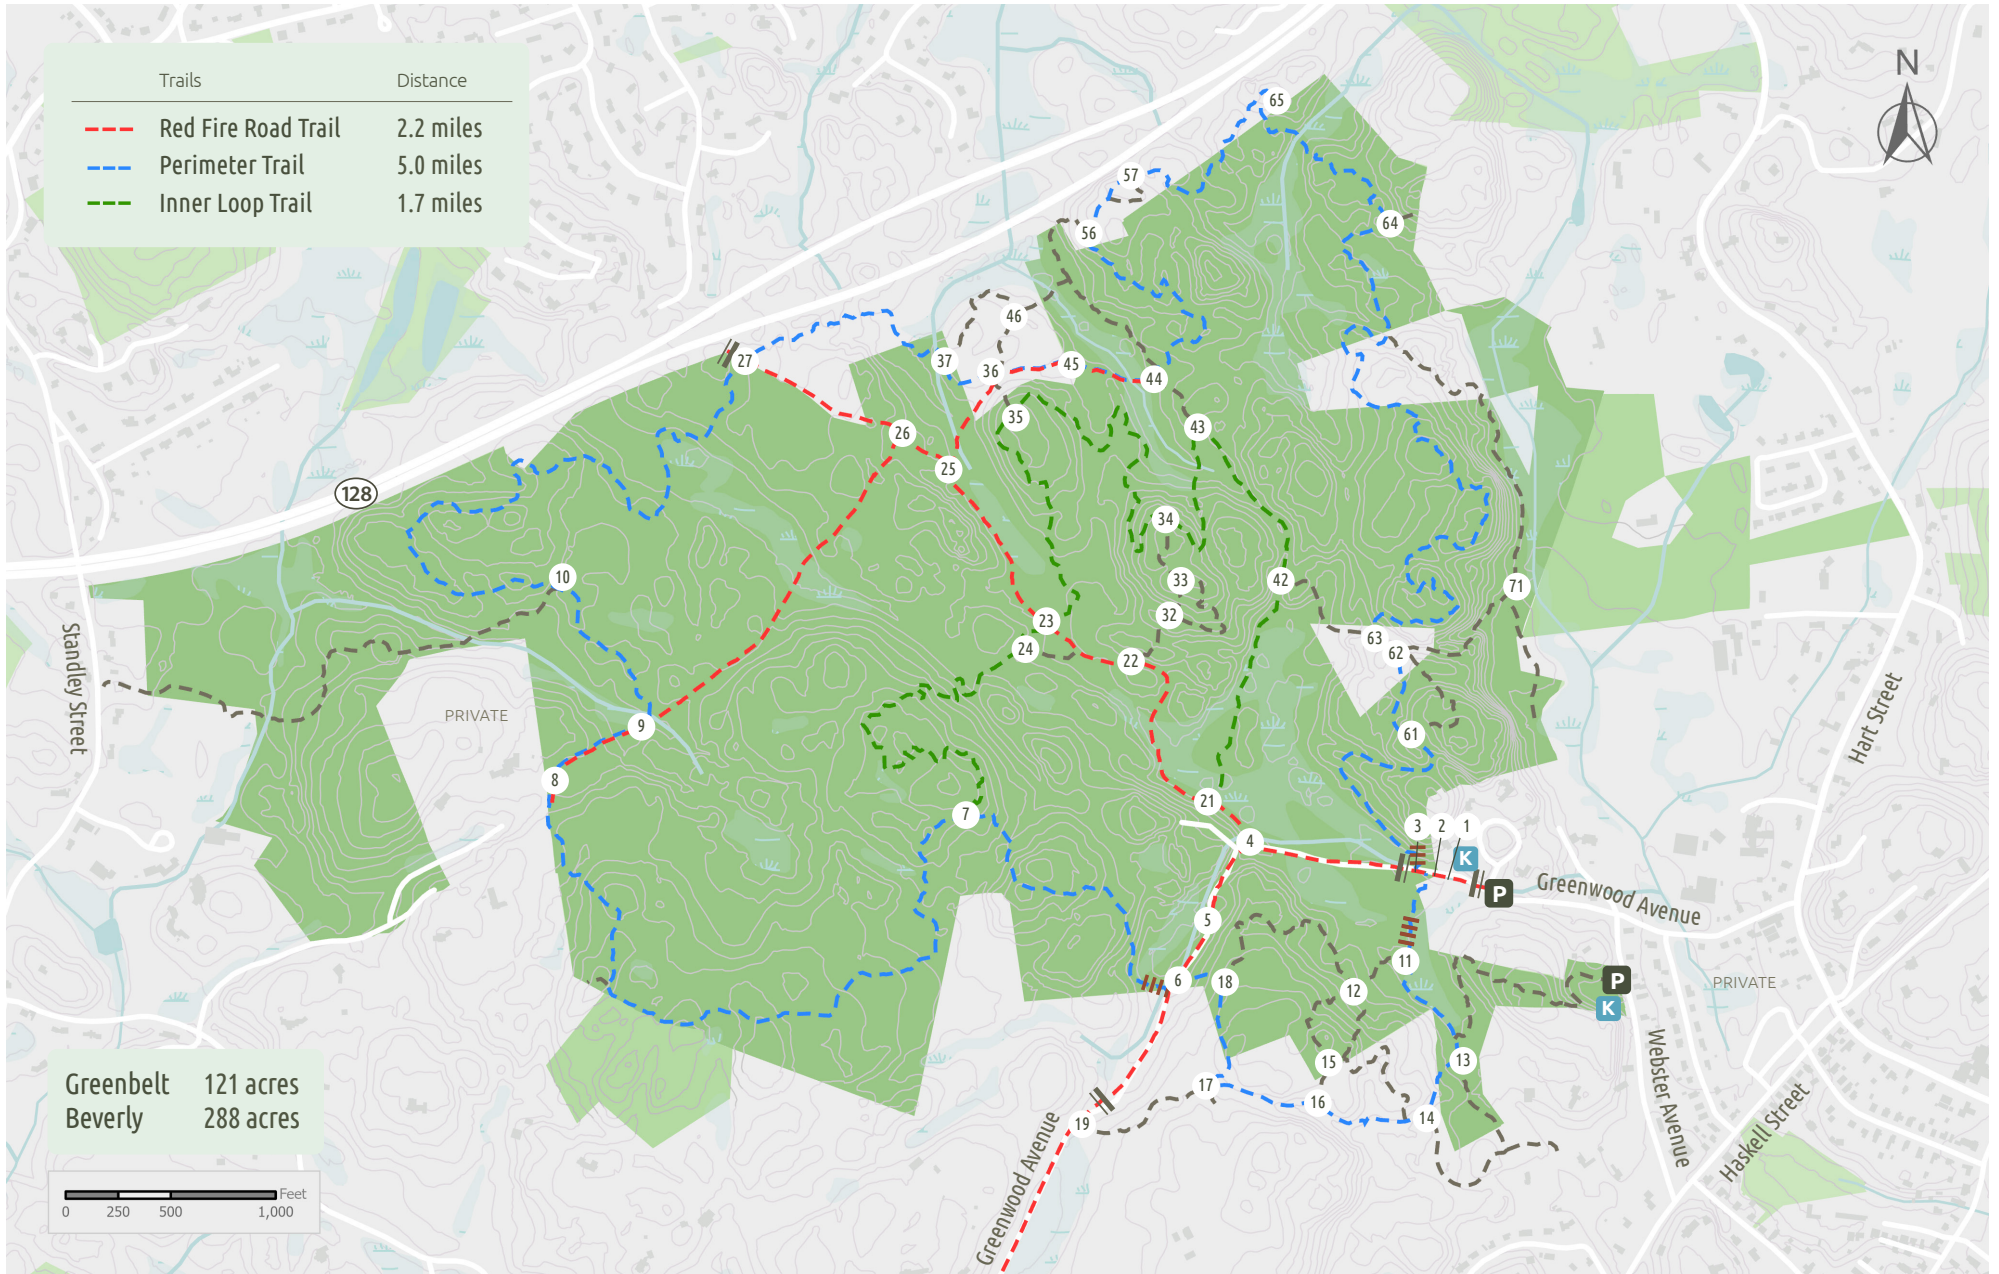

Beverly Commons Conservation Area

Beverly

409 Acres

- Conservation Area
- Greenbelt Protected
- Other Protected
- Water
- Wetlands
- Stream
- Gate
- Boardwalk
- Trail
- Contour (3m)
- P Parking
- K Kiosk

City of Beverly intersection numbers and colored trail loops

Source data obtained from the Office of Geographic Information Systems (Mass GIS), survey plans, and global positioning systems (GPS). Boundaries are approximate. Map produced by Essex County Greenbelt Association, 2025.