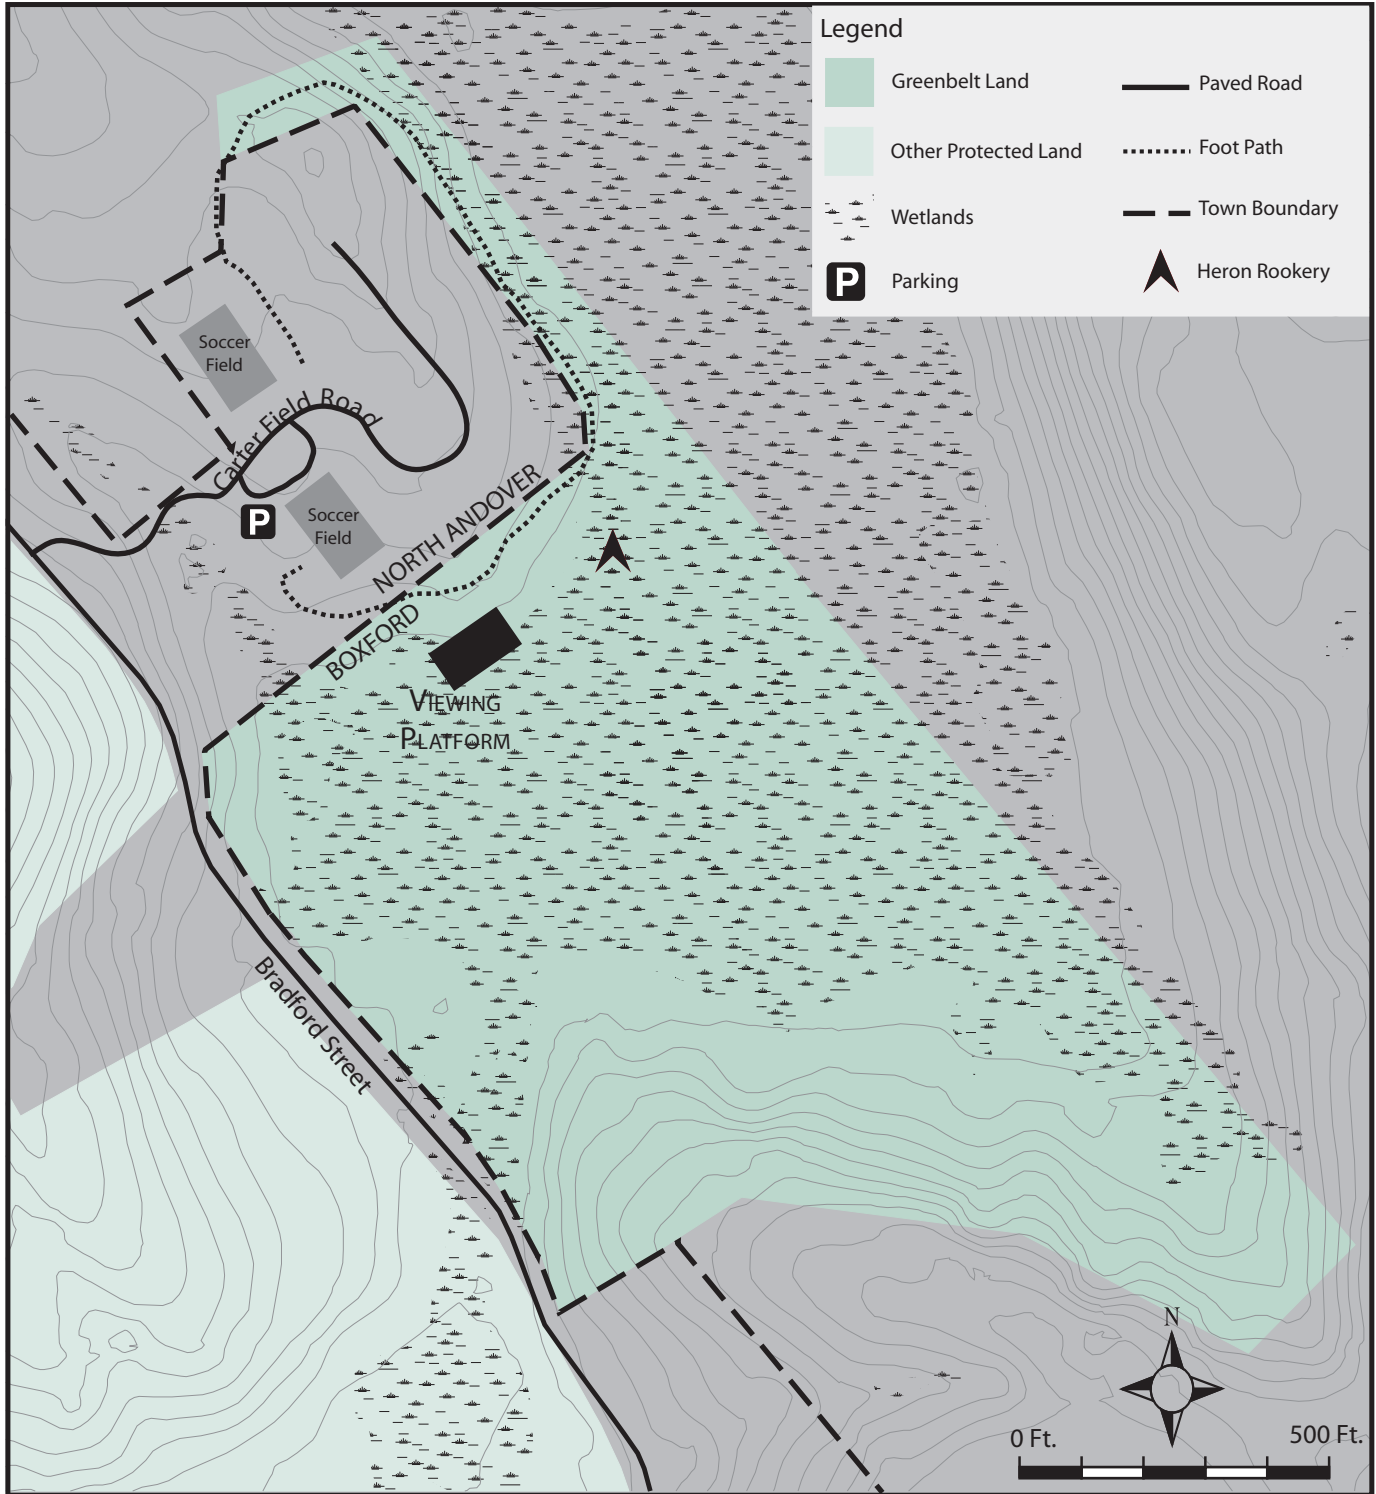

CARTER FIELDS RESERVATION - 86 ACRES

BOXFORD, MASSACHUSETTS

A PROPERTY OF ESSEX COUNTY GREENBELT

Map produced by Essex County Greenbelt Association. Source data obtained from 1:5,000 3-meter interval contour lines from Office of Geographic and Environmental Information (MassGIS), Commonwealth of Massachusetts Executive Office of Environmental Affairs, survey plans and Global Positioning System (GPS). Boundary lines and trail locations are approximate. September 2006