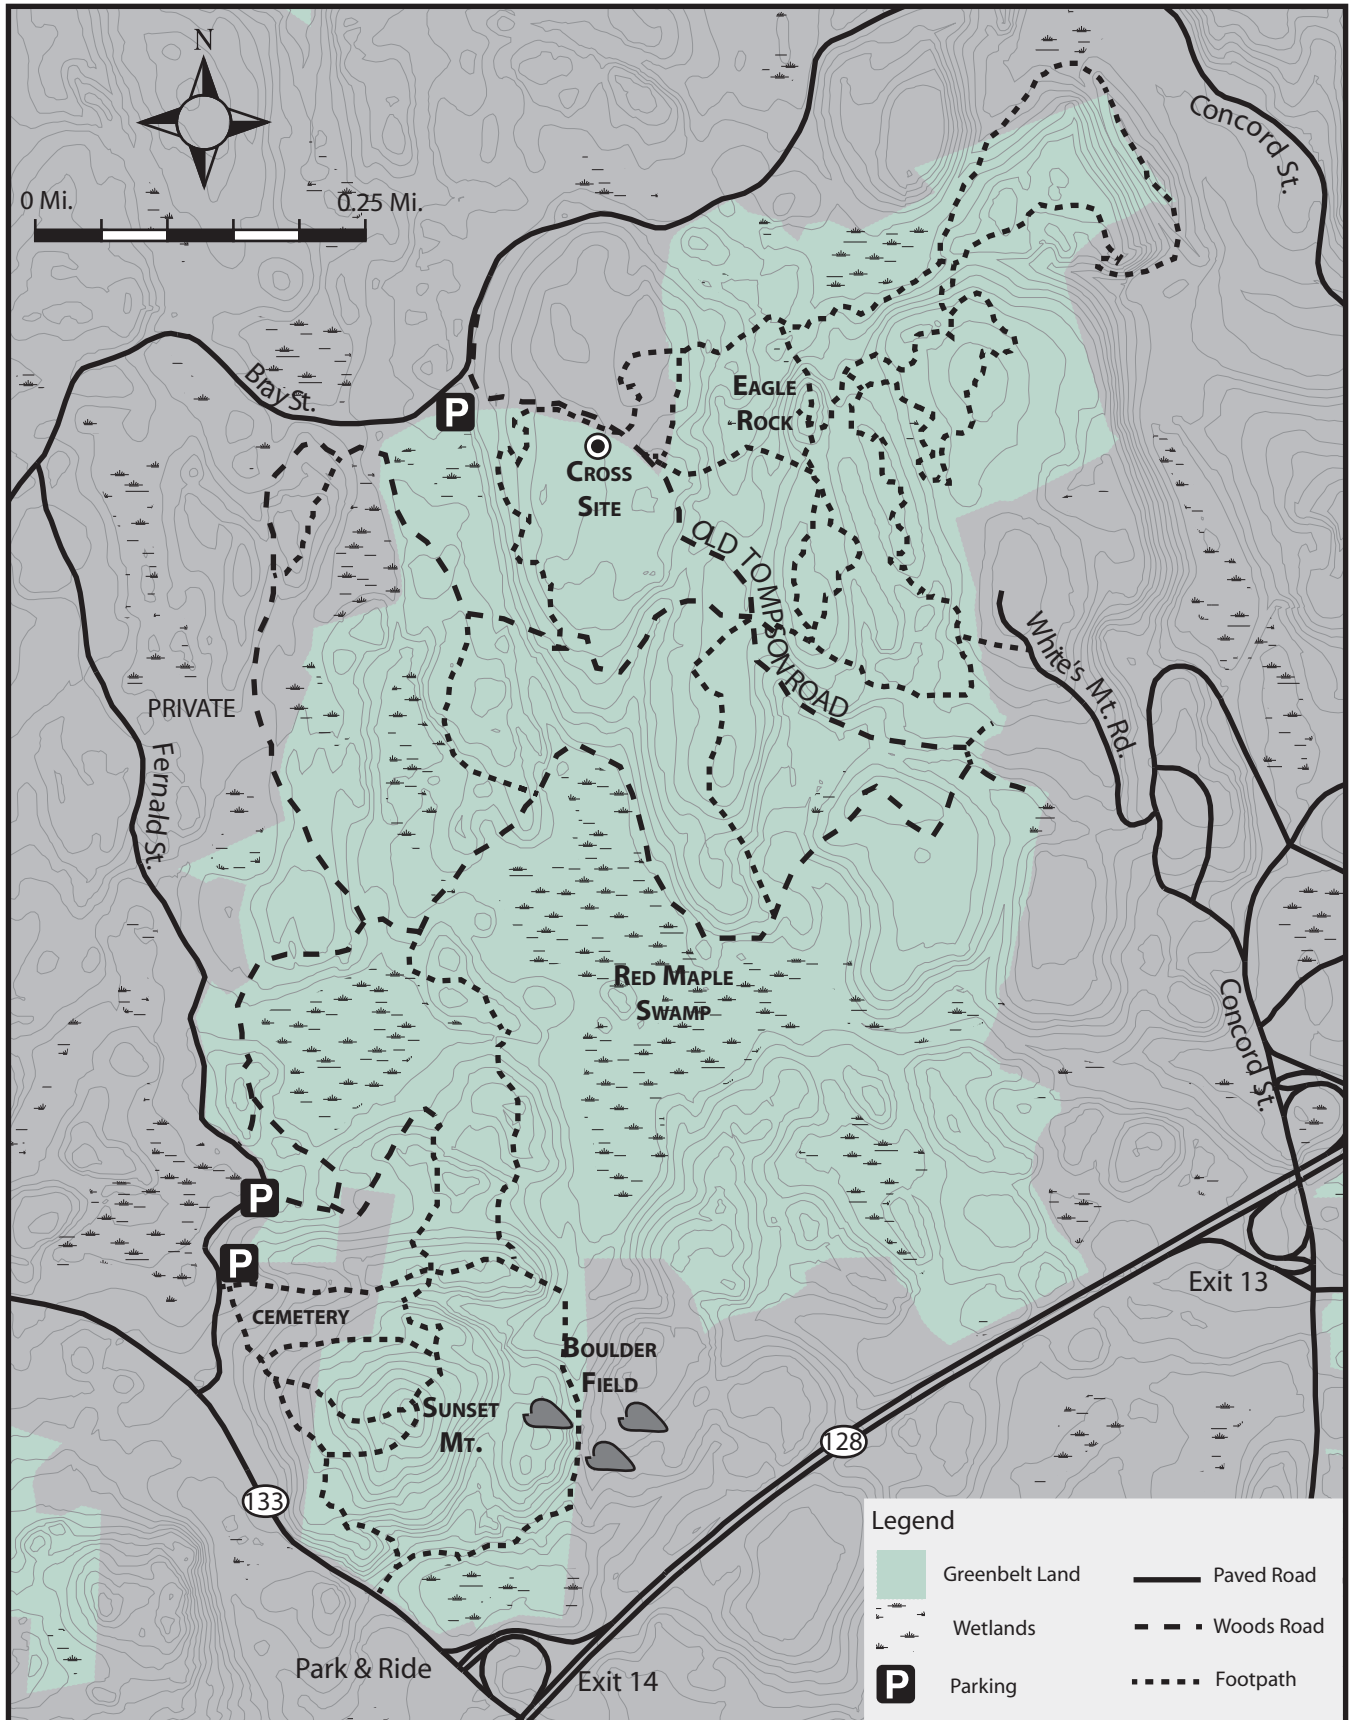

TOMPSON STREET RESERVATION - 302 ACRES

GLOUCESTER, MA

A PROPERTY OF ESSEX COUNTY GREENBELT

Map produced by Essex County Greenbelt Association. Source data obtained from 1:5,000 3-meter interval contour lines from Office of Geographic and Environmental Information (MassGIS), Commonwealth of Massachusetts Executive Office of Environmental Affairs, survey plans and Global Positioning System (GPS). Boundary lines and trail locations are approximate. January 2007.