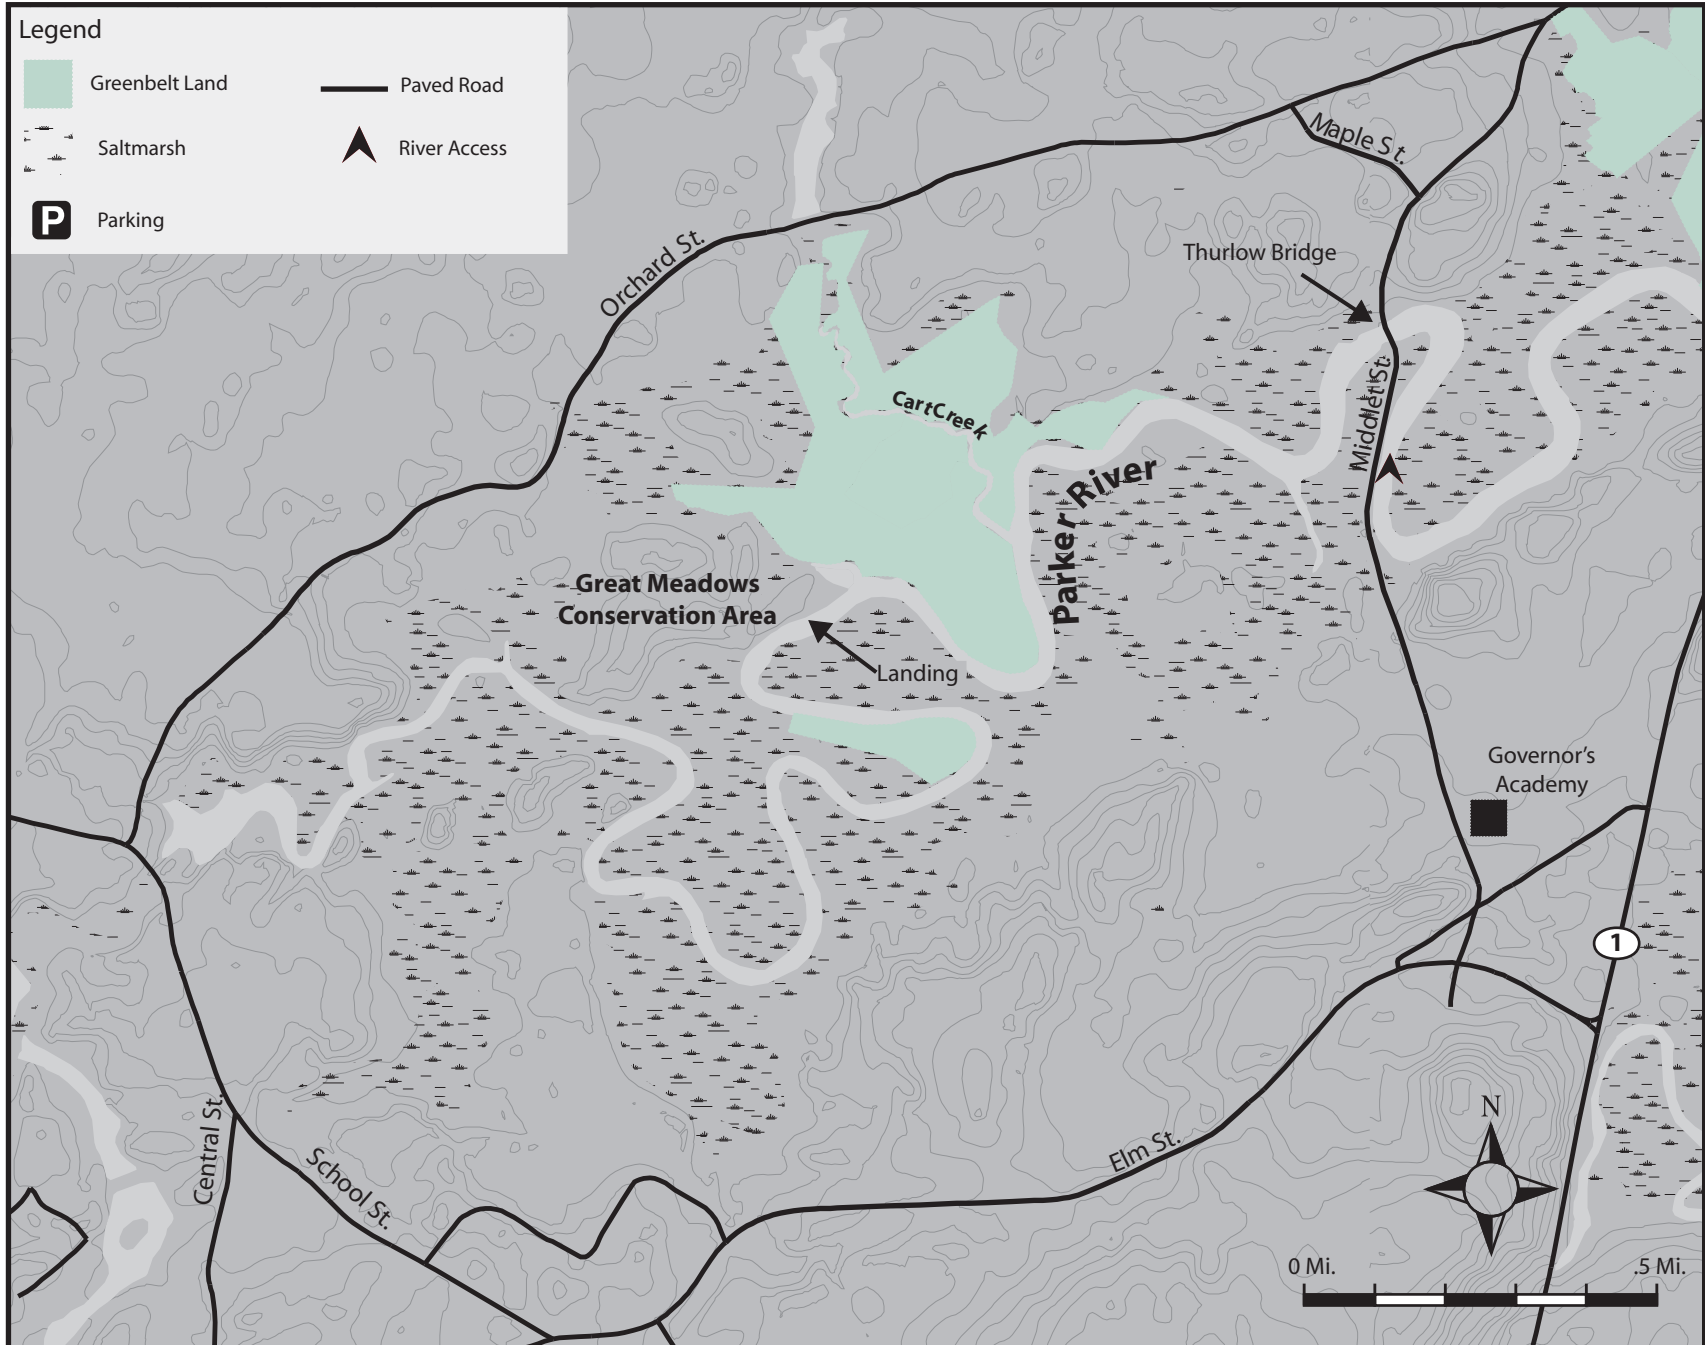

THE PARKER RIVER & CART CREEK- 60 ACRES

NEWBURY, MA

A PROPERTY OF ESSEX COUNTY GREENBELT

Map produced by Essex County Greenbelt Association. Source data obtained from 1:5,000 3-meter interval contour lines from Office of Geographic and Environmental Information (MassGIS), Commonwealth of Massachusetts Executive Office of Environmental Affairs, survey plans and Global Positioning System (GPS). Boundary lines and trail locations are approximate. January 2007.